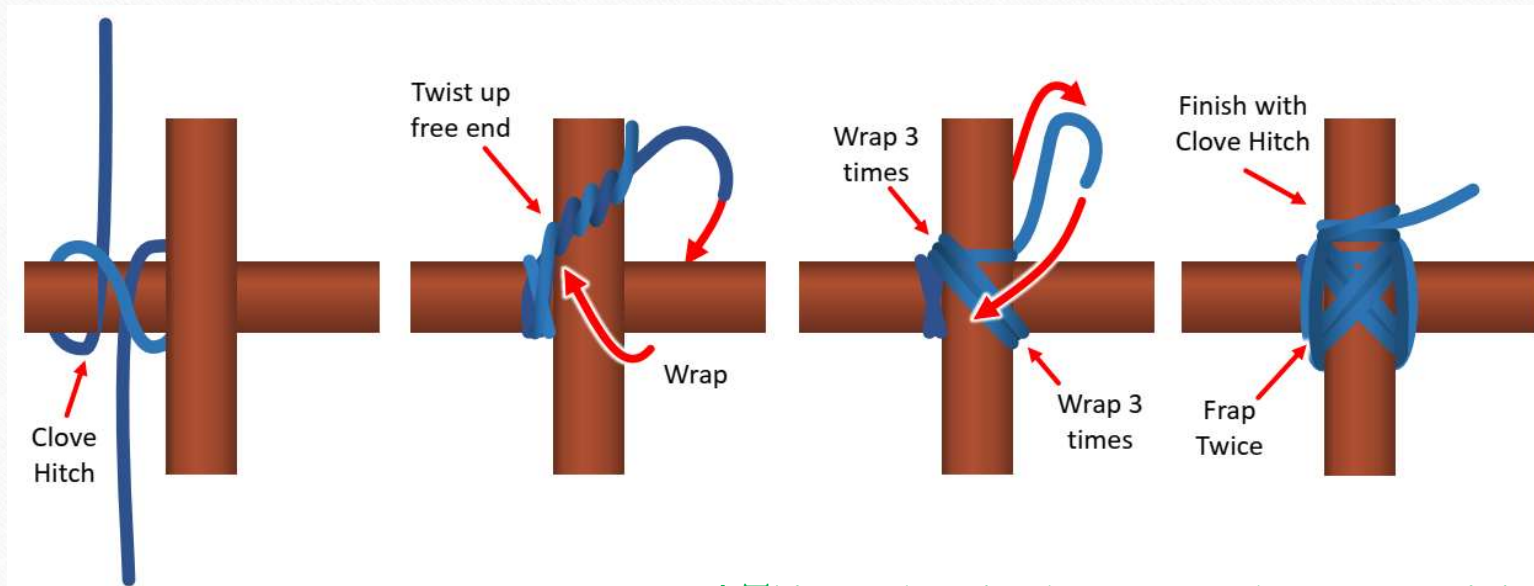

# KNOTS – Clove Hitch

<https://www.youtube.com/watch?v=NnD1Ge0HPpY>

\* This needs to be demonstrated to your merit badge counselor

REQ 2C

# Lashing – Square

<https://www.youtube.com/watch?v=KYZLIaqoCHSQ>

\* This needs to be demonstrated to your merit badge counselor

REQ 2C

# Diagonal Lashing

<https://www.youtube.com/watch?v=XqT4pSpUQb4>

\* This needs to be demonstrated to your merit badge counselor

REQ 2C