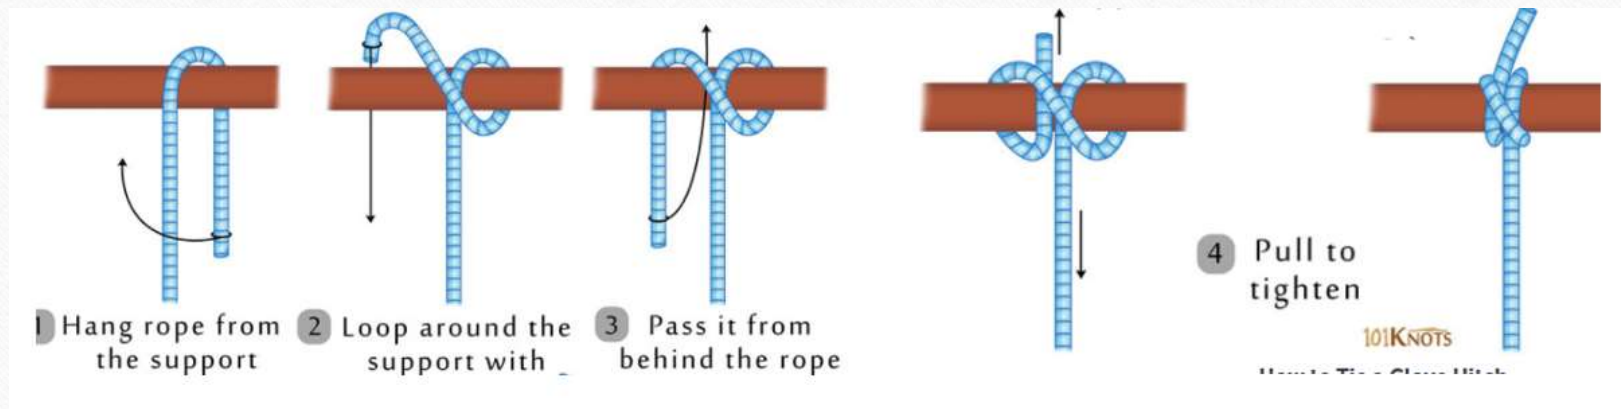

# KNOTS – Clove Hitch

<https://www.youtube.com/watch?v=NnD1Ge0HPpY>

\* This needs to be demonstrated to your merit badge counselor

REQ 2C

# Lashing – Square

<https://www.youtube.com/watch?v=KYZLIaqoCHSQ>

\* This needs to be demonstrated to your merit badge counselor

REQ 2C