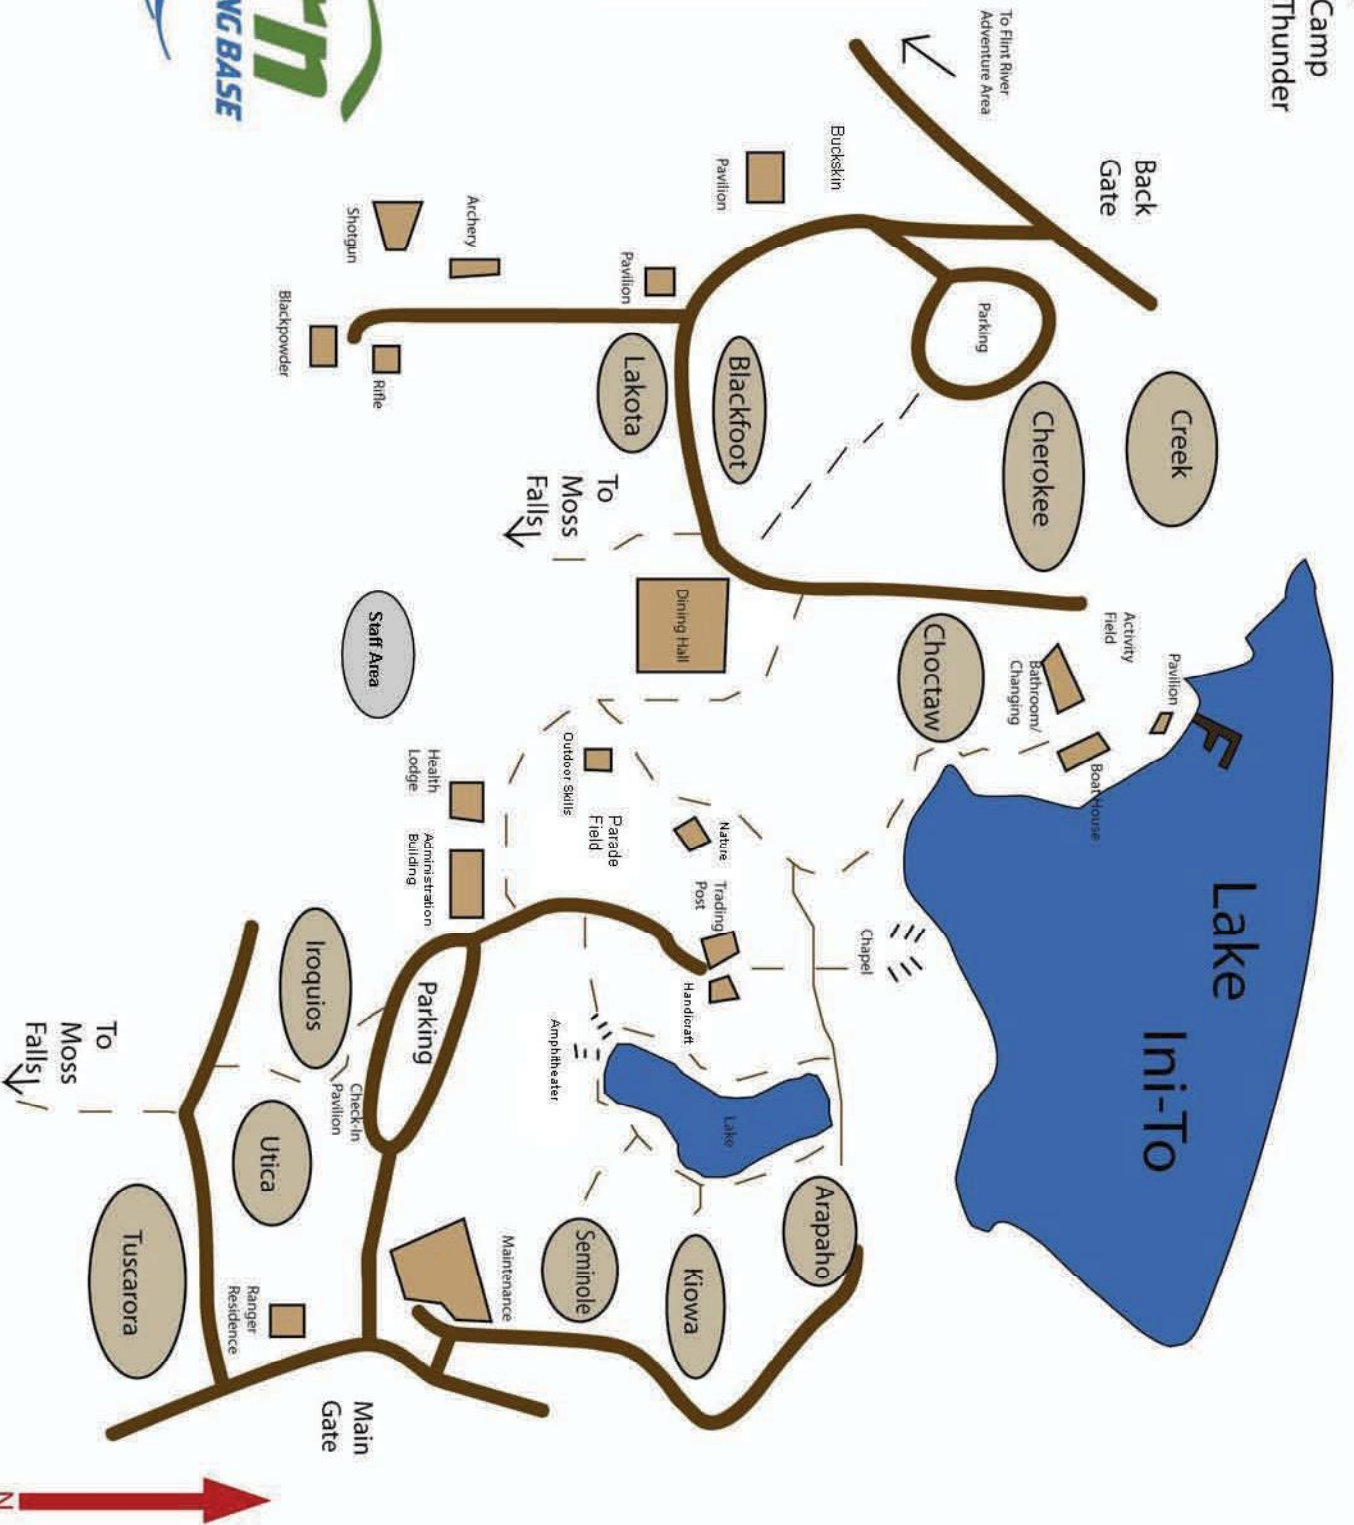

Camp Thunder

Camp Thunder

GERALD I LAWHORN SCOUTING BASE