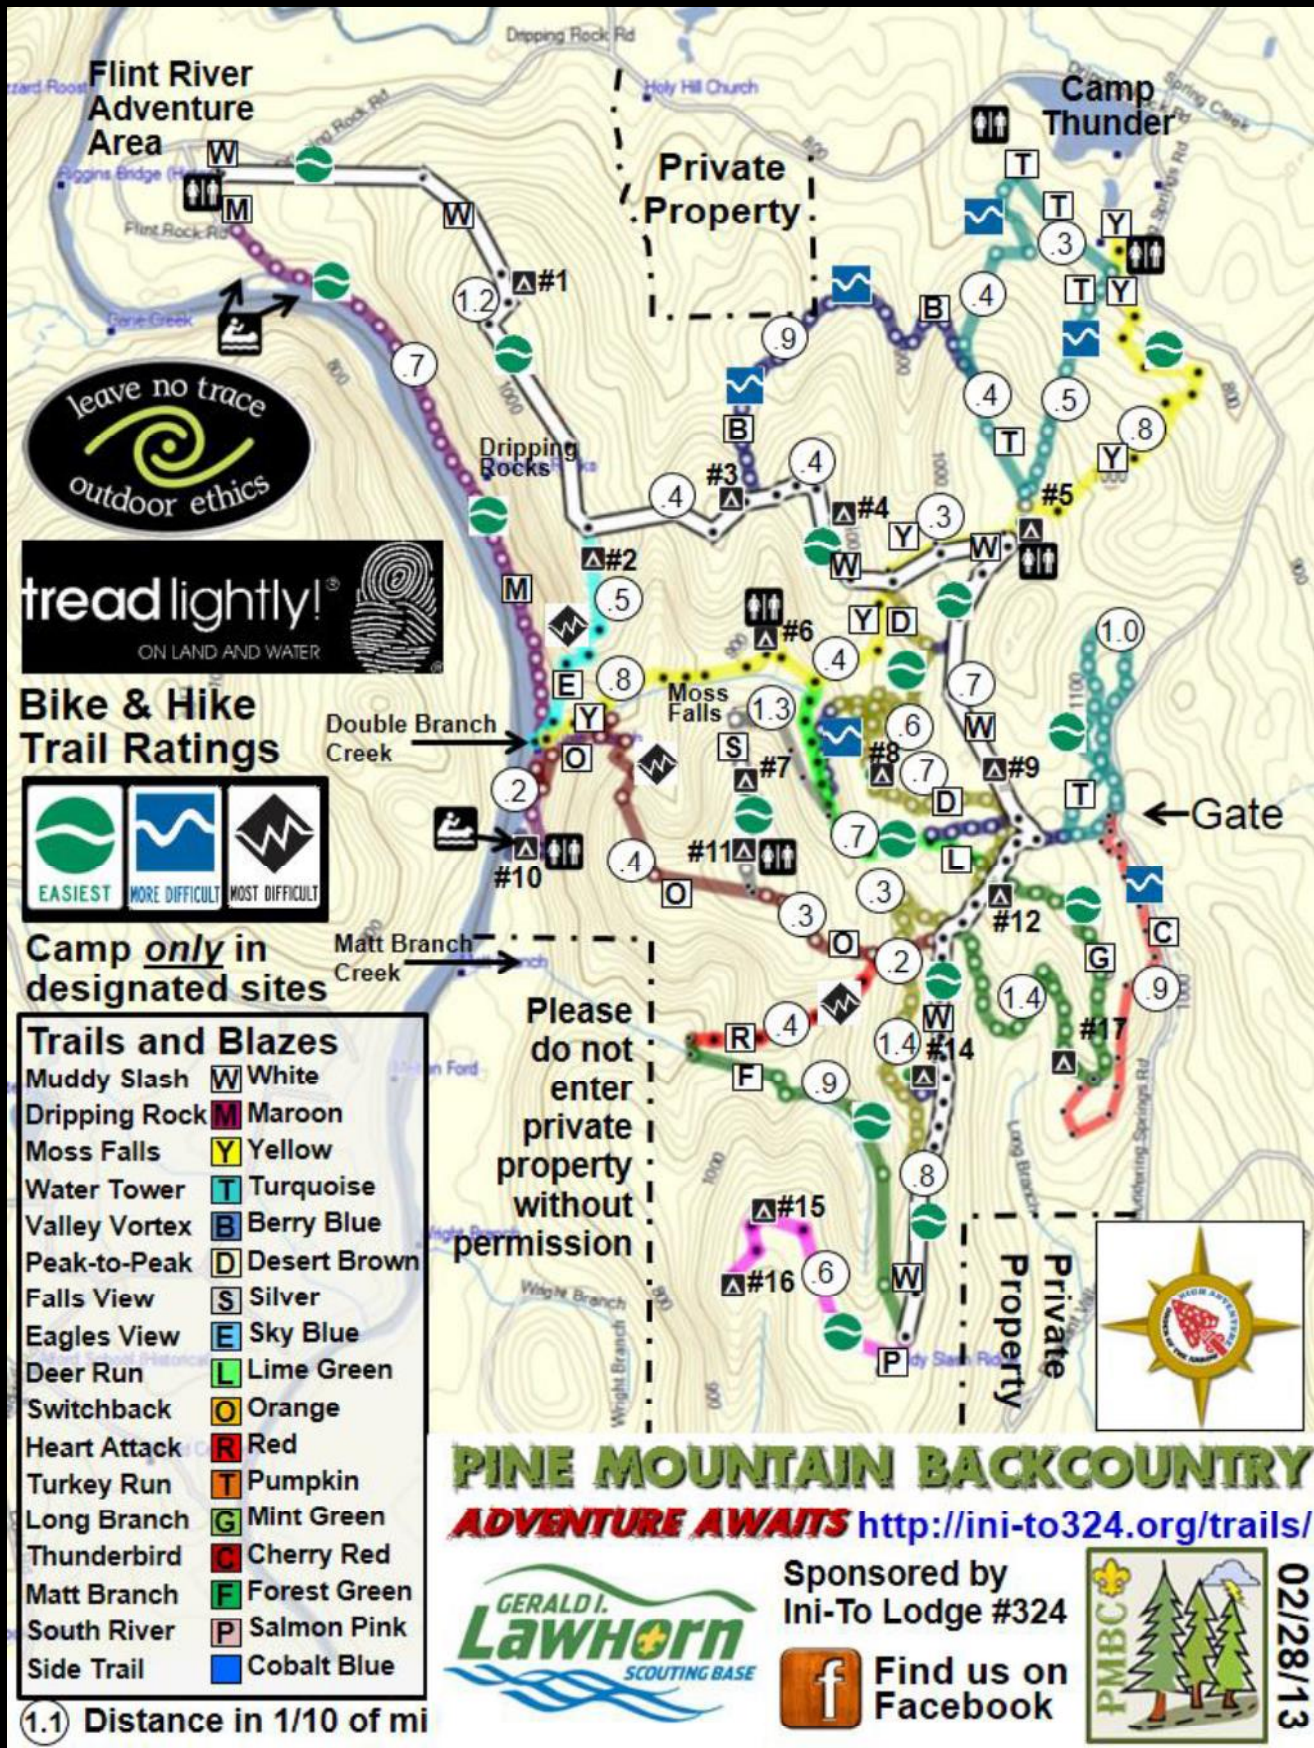

Camp Thunder

Camp Thunder

GERALD I LAWHORN SCOUTING BASE